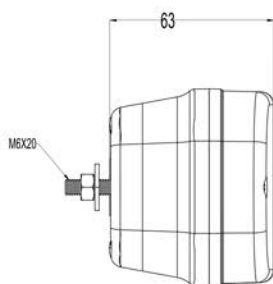

TD STOP LAMP NASO FLAT

Features

- 3 Functions: Position, Brake, Reflector
- Special design fixing screw
- Stainless Steel Reflectors
- High quality reflex reflector integrated to the Lens
- % 100 tested before delivery
- Can be used direct mounting or Ankastr mounting
- Specially designed for US Market

PARTS	PARTS NAME	PARTS NO
	TD STOP LAMP NASO FLAT	0001.3405.XXX
	TD STOP LAMP NASO FLAT SS	0001.3405.XXX

BULB	LENS
12 V 21/5 W 0001.2029.000	0001.0032.000