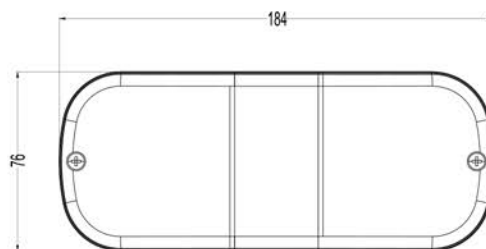

TD STOP LAMP NASO FLAT

Features

- 3 Functions: Position, Brake, Reflector
- Special design fixing screw
- Stainless Steel Reflectors
- High quality reflex reflector integrated to the Lens
- % 100 tested before delivery
- Can be used direct mounting or Ankastr mounting
- Specially designed for US Market

PARTS	PARTS NAME	PARTS NO
	TD STOP LAMP NASO FLAT	0001.3405.XXX
	TD STOP LAMP NASO FLAT SS	0001.3405.XXX

BULB	LENS
12 V 21/5 W 0001.2029.000	0001.0032.000