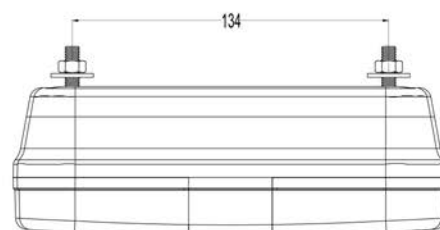

TD STOP LAMP NASO FLAT

Features

- 3 Functions: Position, Brake, Reflector
- Special design fixing screw
- Stainless Steel Reflectors
- High quality reflex reflector integrated to the Lens
- % 100 tested before delivery
- Can be used direct mounting or Ankastr mounting
- Specially designed for US Market

PARTS	PARTS NAME	PARTS NO
	TD STOP LAMP NASO FLAT	0001.3405.XXX
	TD STOP LAMP NASO FLAT SS	0001.3405.XXX

BULB	LENS
12 V 21/5 W 0001.2029.000	0001.0032.000